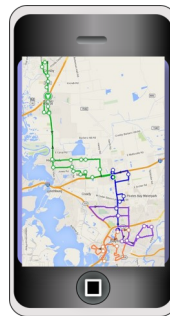

Channelview/Baytown Shuttle (FEMA Recovery Center)

Harris County Community Service Department
 (Departamento de Transito del Condado de Harris)
 www.harriscountytransit.com
 713-578-2216

Jim Fonteno Annex

Thurs. September 14, 2017 through Wed. September 20, 2017

Track Your Transit Live On Your Phone!

Instructions

- > App store OR Play store
- > Search: RideSystem
- > Install: FREE!
- > Type: Harris County OR
- Scroll Down and Select Harris County
- > Track your bus LIVE!

Localiza su autobus utilizando su teléfono!

Instrucciones

- > App store O Play store
- > Buscar: RideSystem
- > Instalar: GRATIS!
- > Tipo: Harris County O buscar
- y seleccionar Harris County
- > Localizar el autobus directo!