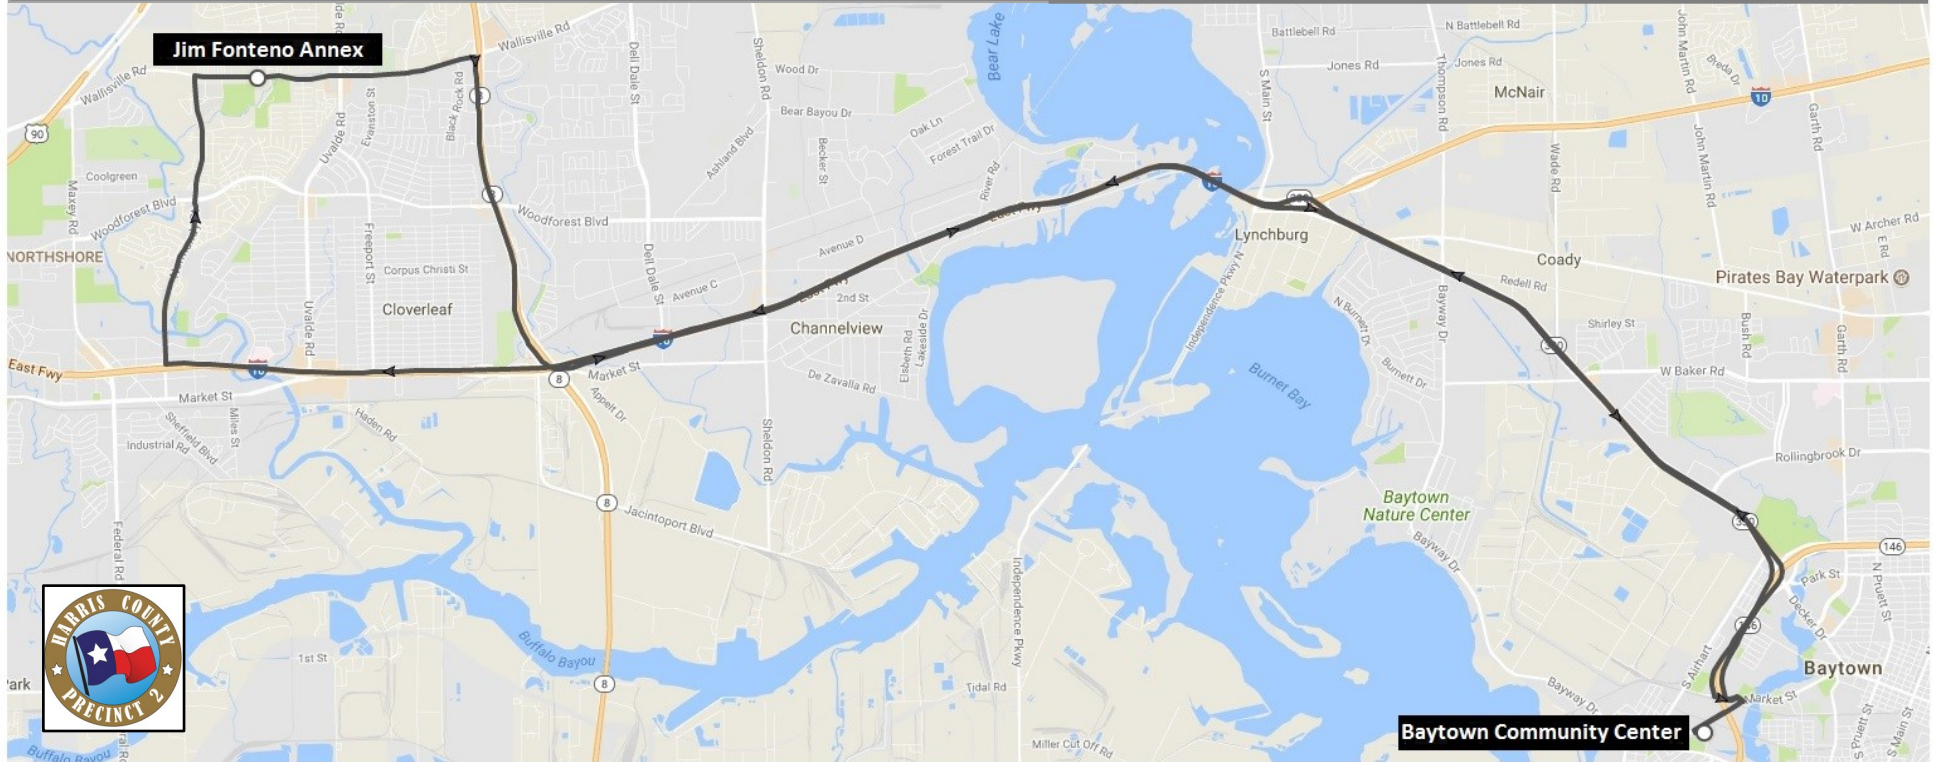

Channelview/Baytown Shuttle (FEMA Recovery Center)

Harris County Community Service Department
 (Departamento de Transito del Condado de Harris)
 www.harriscountytransit.com
 713-578-2216

Jim Fonteno Annex

Baytown Community Center (FEMA)

9:00 AM	9:30 AM
10:00 AM	10:30 AM
11:00 AM	11:30 AM
12:00 PM	12:30 PM
1:00 PM	1:30 PM
2:00 PM	2:30 PM
3:00 PM	3:30 PM
4:00 PM	4:30 PM
5:00 PM	5:30 PM
6:00 PM	7:00 PM

Shuttle Operating Days: Mon - Sat

Thurs. September 14, 2017 through Wed. September 20, 2017

Track Your Transit Live On Your Phone!

Instructions

- > App store OR Play store
- > Search: RideSystem
- > Install: FREE!
- > Type: Harris County OR
- Scroll Down and Select Harris County
- > Track your bus LIVE!

Localiza su autobus utilizando su teléfono!

Instrucciones

- > App store O Play store
- > Buscar: RideSystem
- > Instalar: GRATIS!
- > Tipo: Harris County O buscar
- y seleccionar Harris County
- > Localizar el autobus directo!