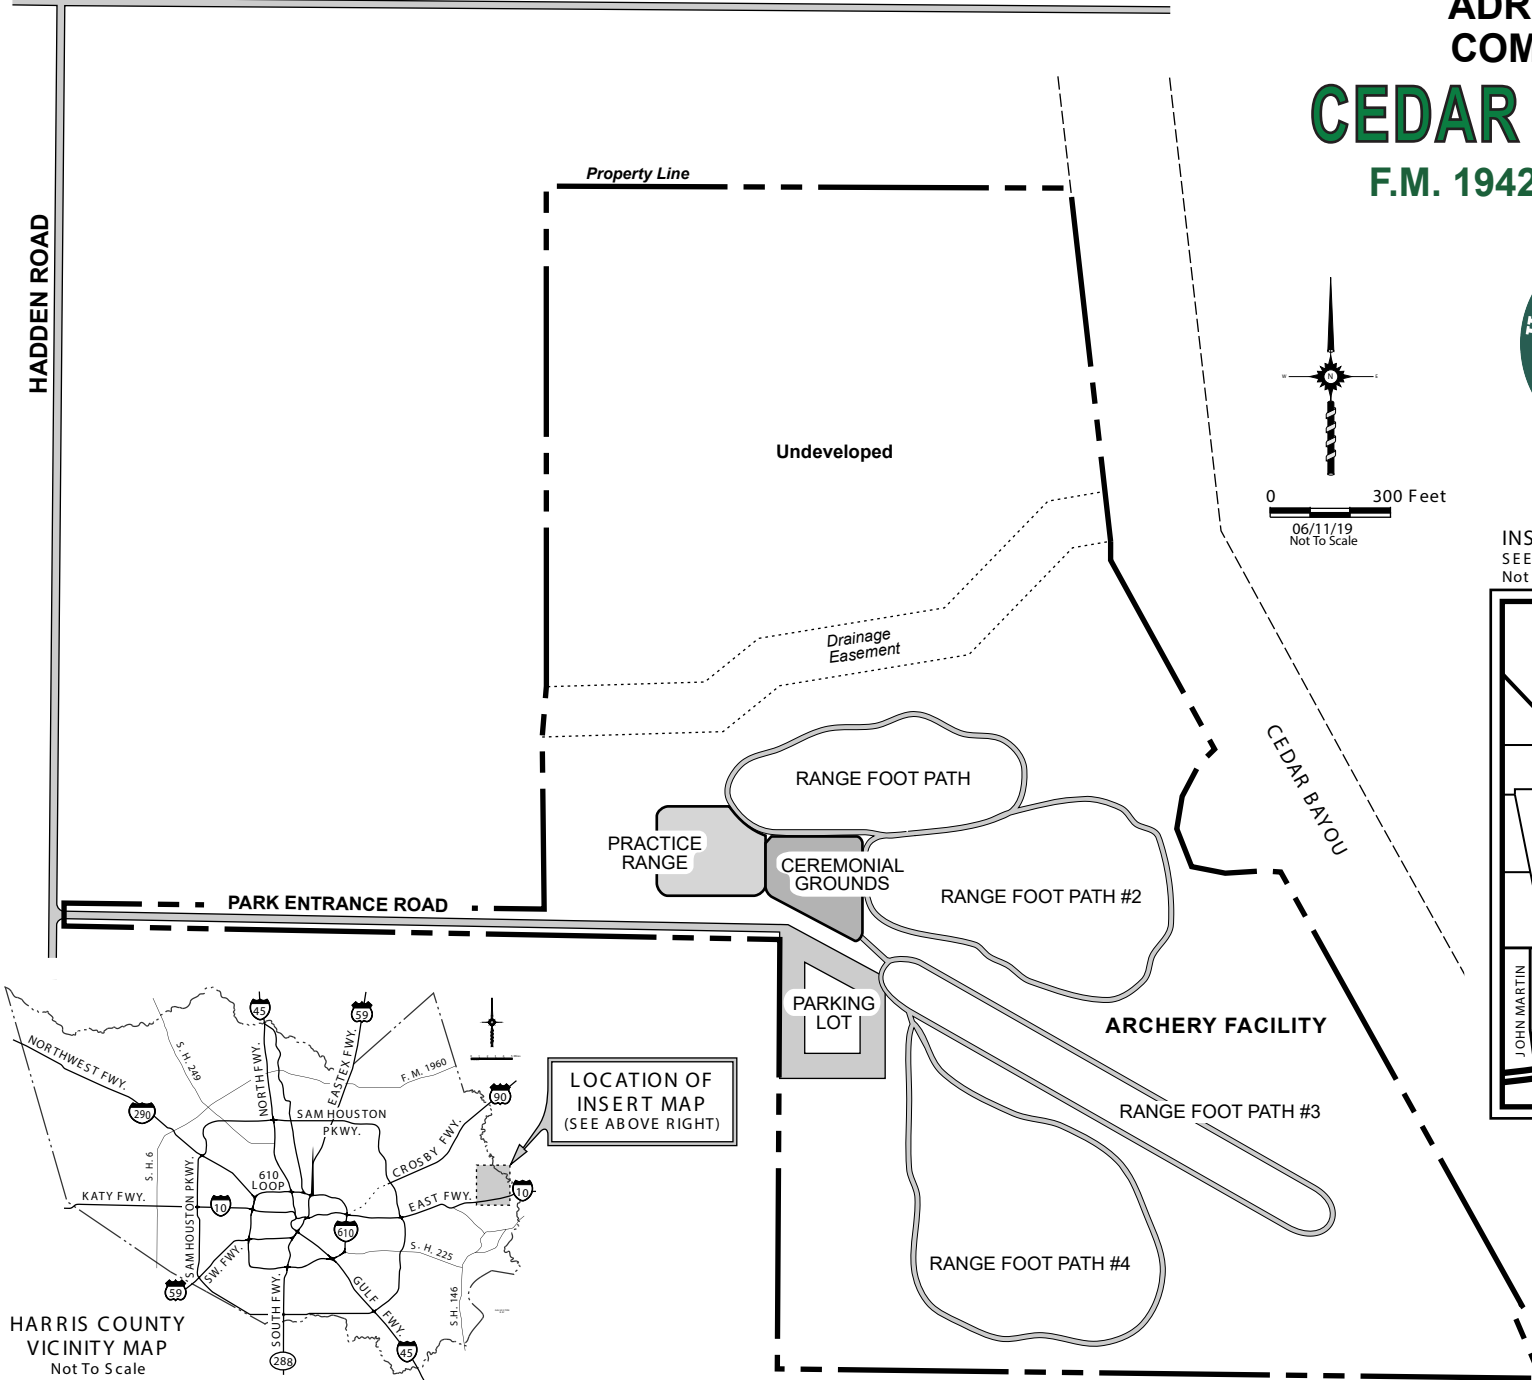

F.M. 1942 (CROSBY BARBERS HILL ROAD)

HARRIS COUNTY
PRECINCT 2
ADRIAN GARCIA
COMMISSIONER

CEDAR BAYOU PARK

F.M. 1942 (@ Cedar Bayou)

0 300 Feet
06/11/19
Not To Scale

INSERT MAP
SEE VICINITY MAP (BELOW)
Not To Scale

HARRIS COUNTY
VICINITY MAP
Not To Scale

LOCATION OF
INSERT MAP
(SEE ABOVE RIGHT)