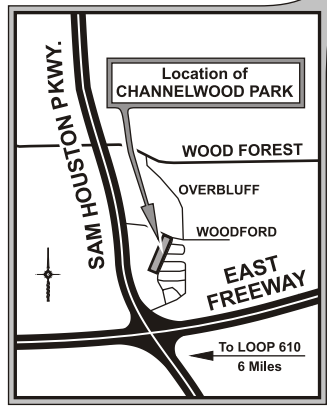

**HARRIS COUNTY VICINITY MAP**  
Not To Scale

**INSERT MAP**  
Not To Scale

To Sam Houston Pkwy.  
0.25 Mile

PLAYGROUND

COVERED PICNIC TABLE

WOODFORD DRIVE

OVERBLUFF DRIVE

LOFTON DRIVE

PICNIC AREA

LAWTHER DRIVE

GAZEBO

BELVOIR DRIVE

CARPENTER'S BAYOU

ASPHALT JOGGING TRAIL

COLVILLE DRIVE

0 50 100 Feet  
ASHTL Project 06/12/19  
NOT TO SCALE

HARRIS COUNTY  
PRECINCT 2

**ADRIAN GARCIA**  
COMMISSIONER

**CHANNELWOOD PARK**  
525 Overbluff